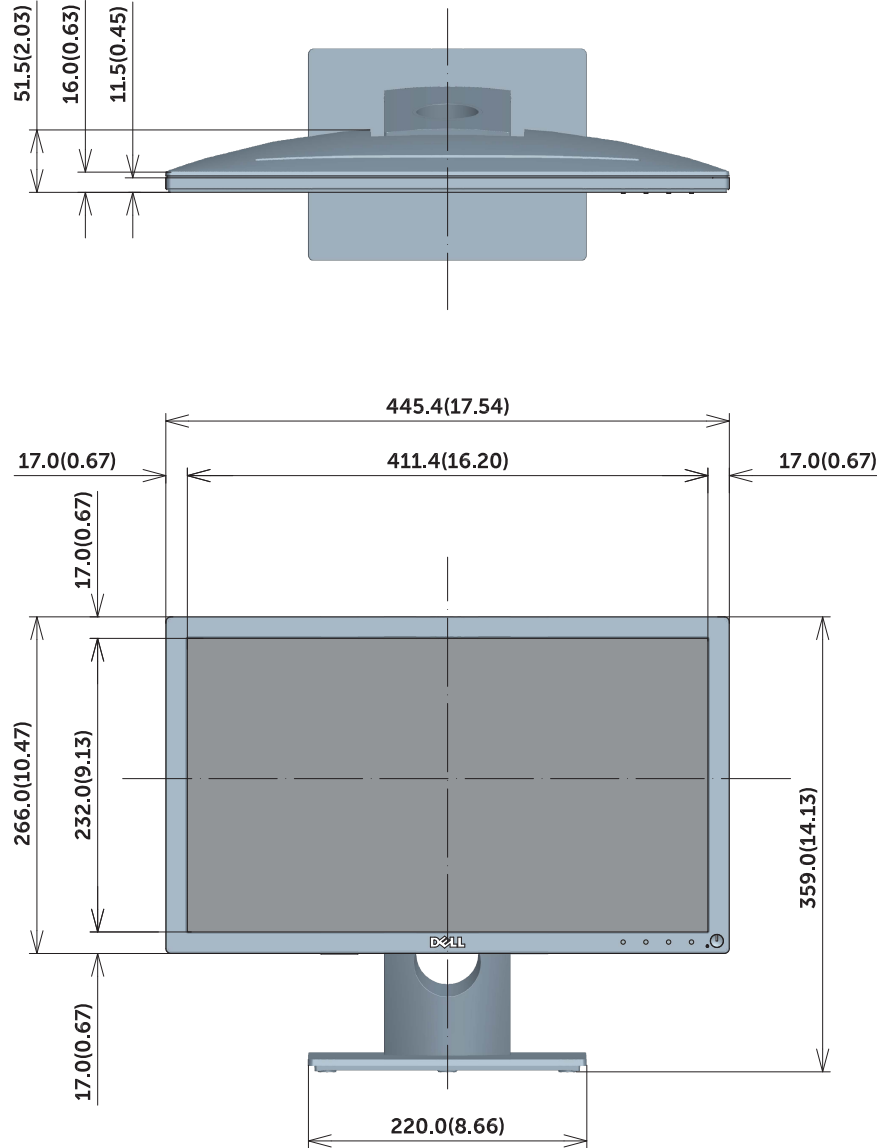

# SE1918HV Outline Dimension

Unit : mm(inch)  
 Dimension : Nominal  
 Drawing : Not to scale

# SE2018HV/SE2018HR Outline Dimension

Unit : mm(inch)  
 Dimension : Nominal  
 Drawing : Not to scale

# SE2218HV Outline Dimension

Unit : mm(inch)  
 Dimension : Nominal  
 Drawing : Not to scale