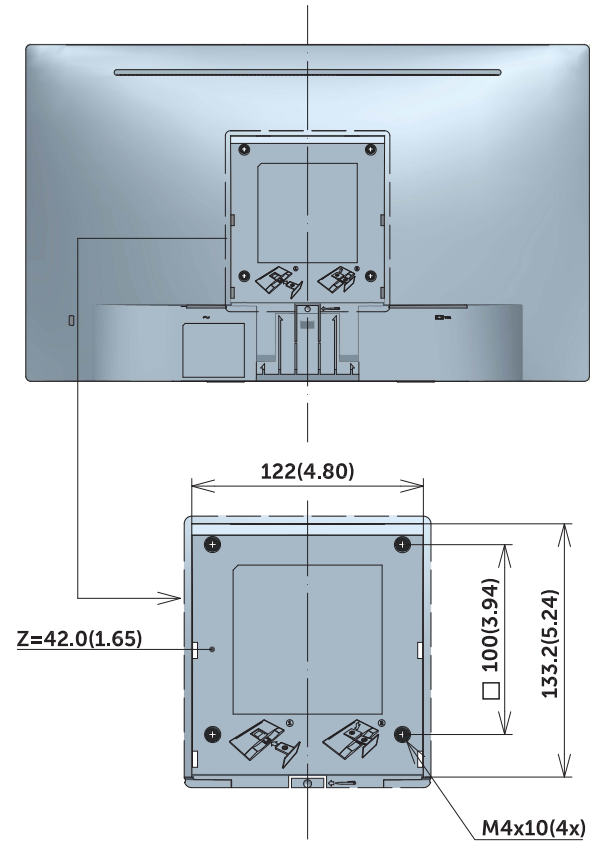

# SE1918HV Outline Dimension

Unit : mm(inch)  
 Dimension : Nominal  
 Drawing : Not to scale

# SE2018HV/SE2018HR Outline Dimension

Unit : mm(inch)  
 Dimension : Nominal  
 Drawing : Not to scale

# SE2218HV Outline Dimension

Unit : mm(inch)  
 Dimension : Nominal  
 Drawing : Not to scale